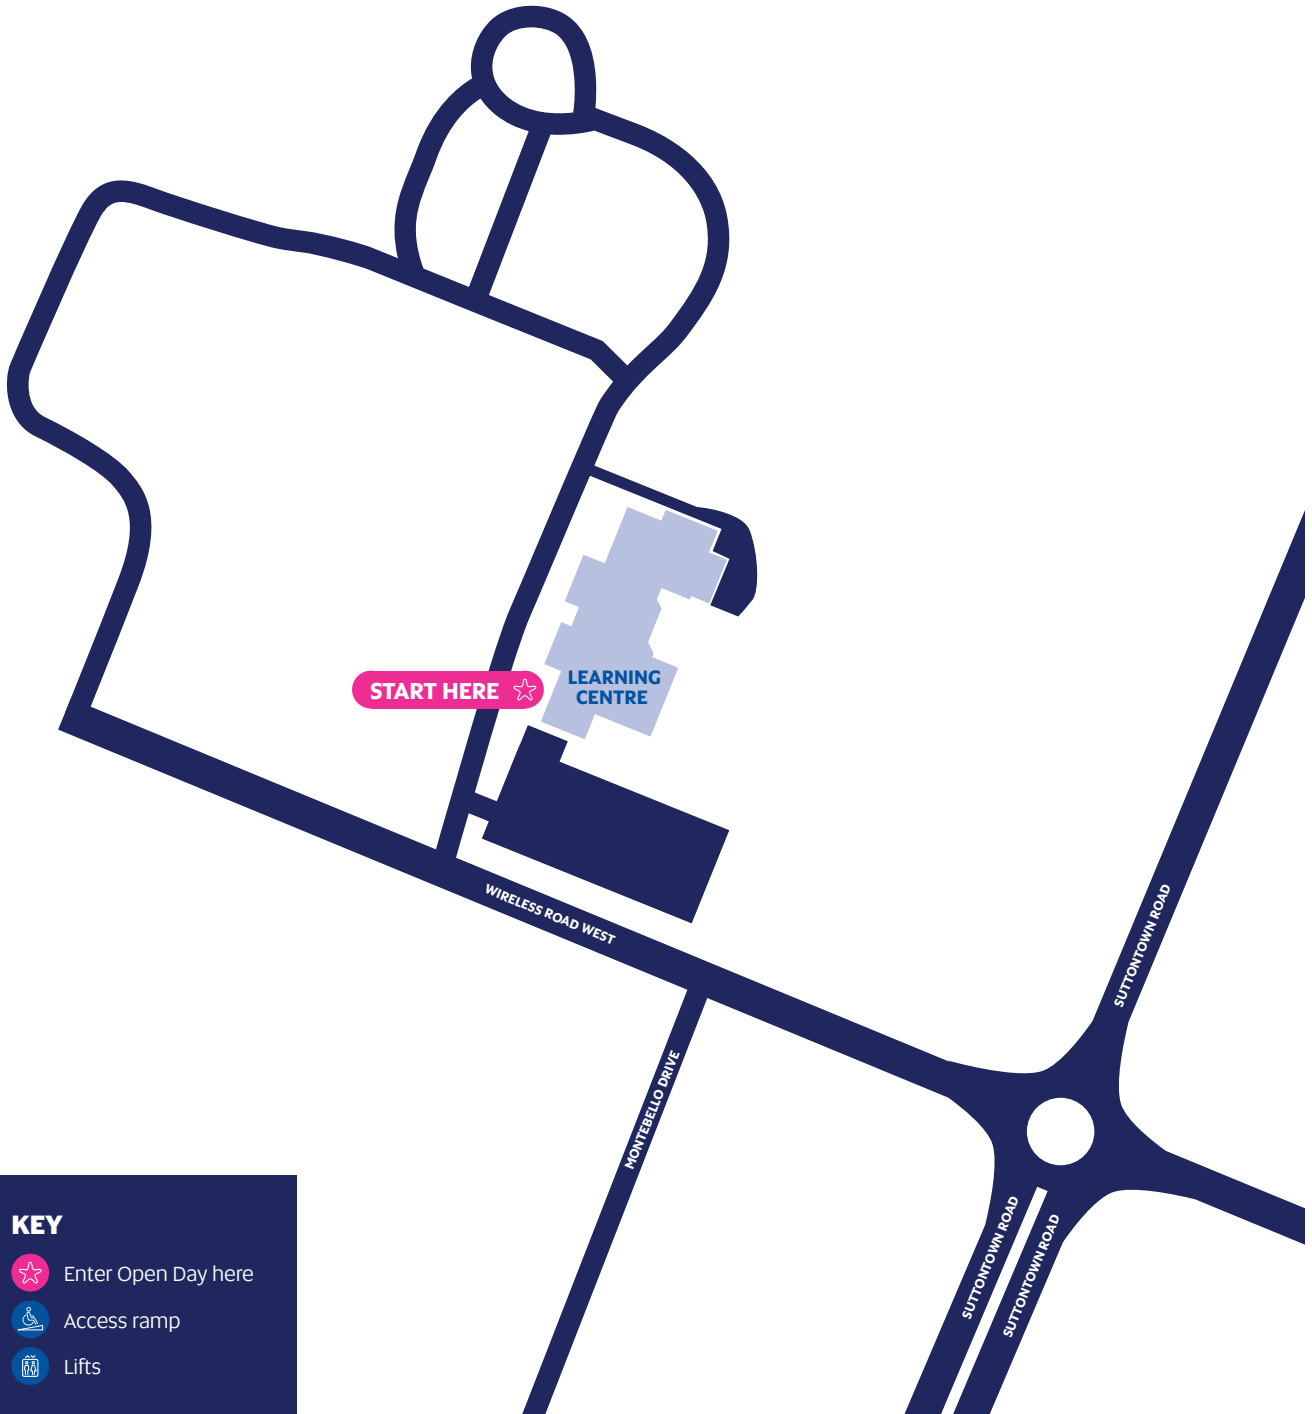

University of
South Australia

OPEN DAY

UNLEASH YOUR FUTURE

MOUNT GAMBIER CAMPUS

KEY

-  Enter Open Day here
-  Access ramp
-  Lifts

[Click here](#) for campus parking and information

unisa.edu.au/openday