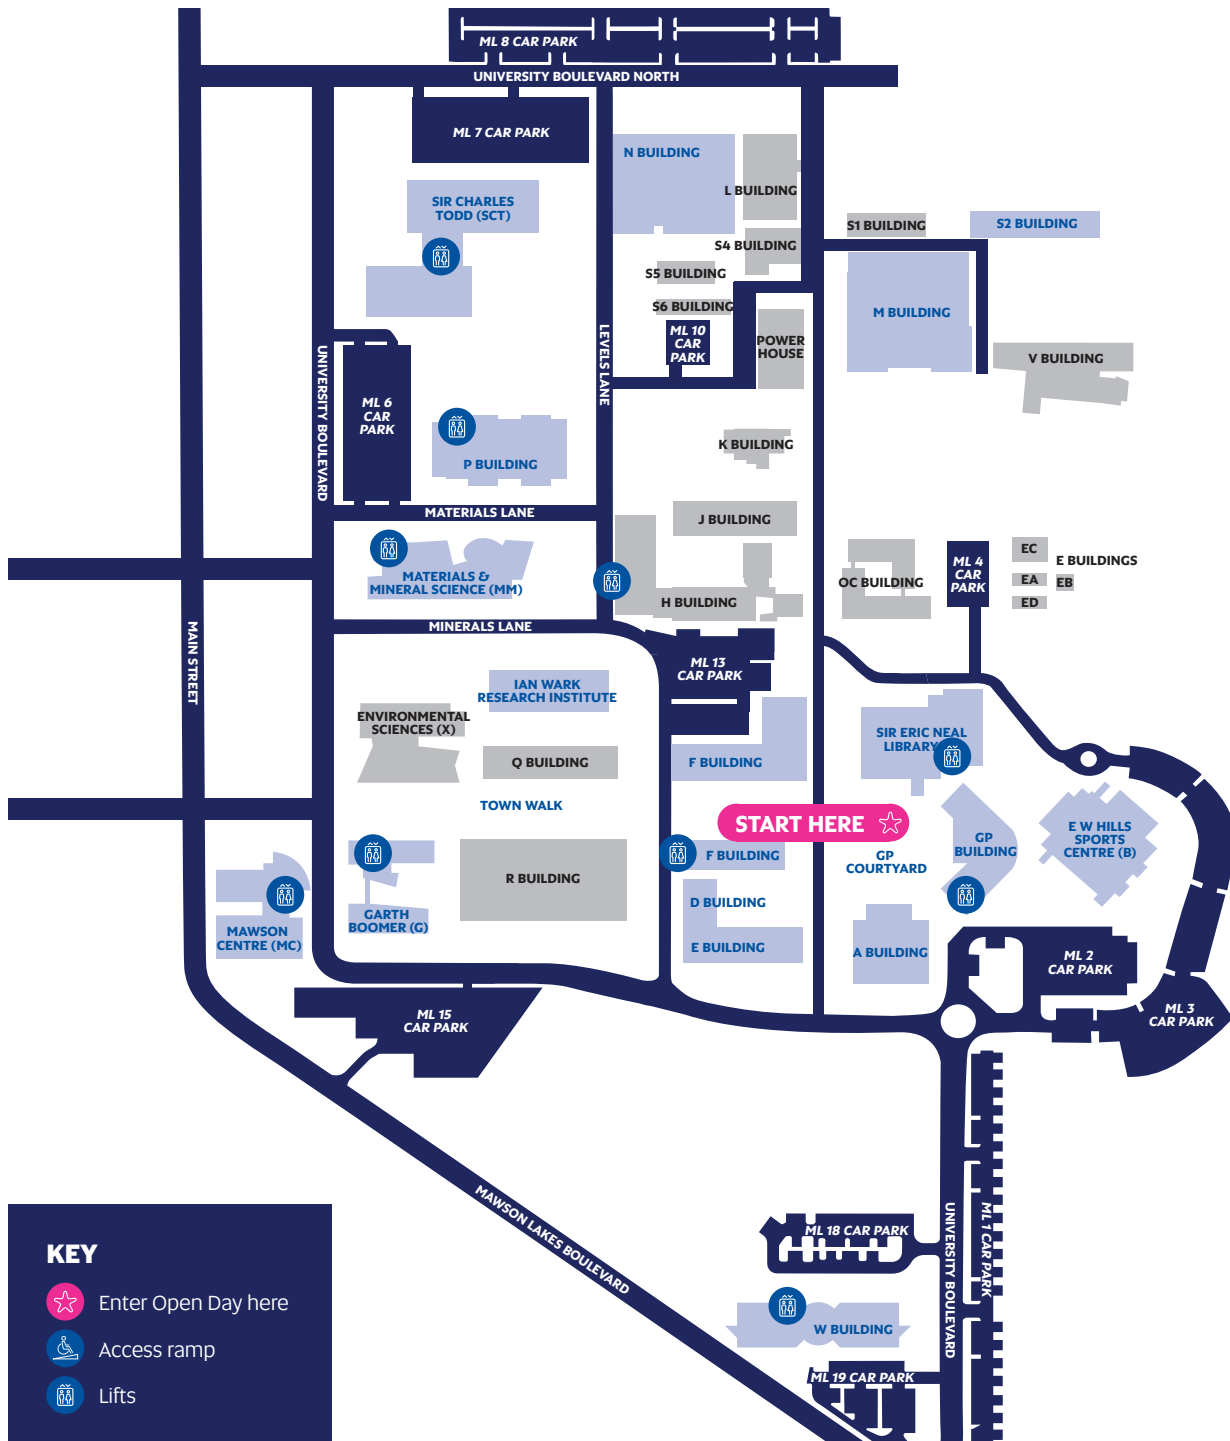

## MAWSON LAKES CAMPUS

[Click here](#) for campus parking and information

[unisa.edu.au/openday](https://unisa.edu.au/openday)