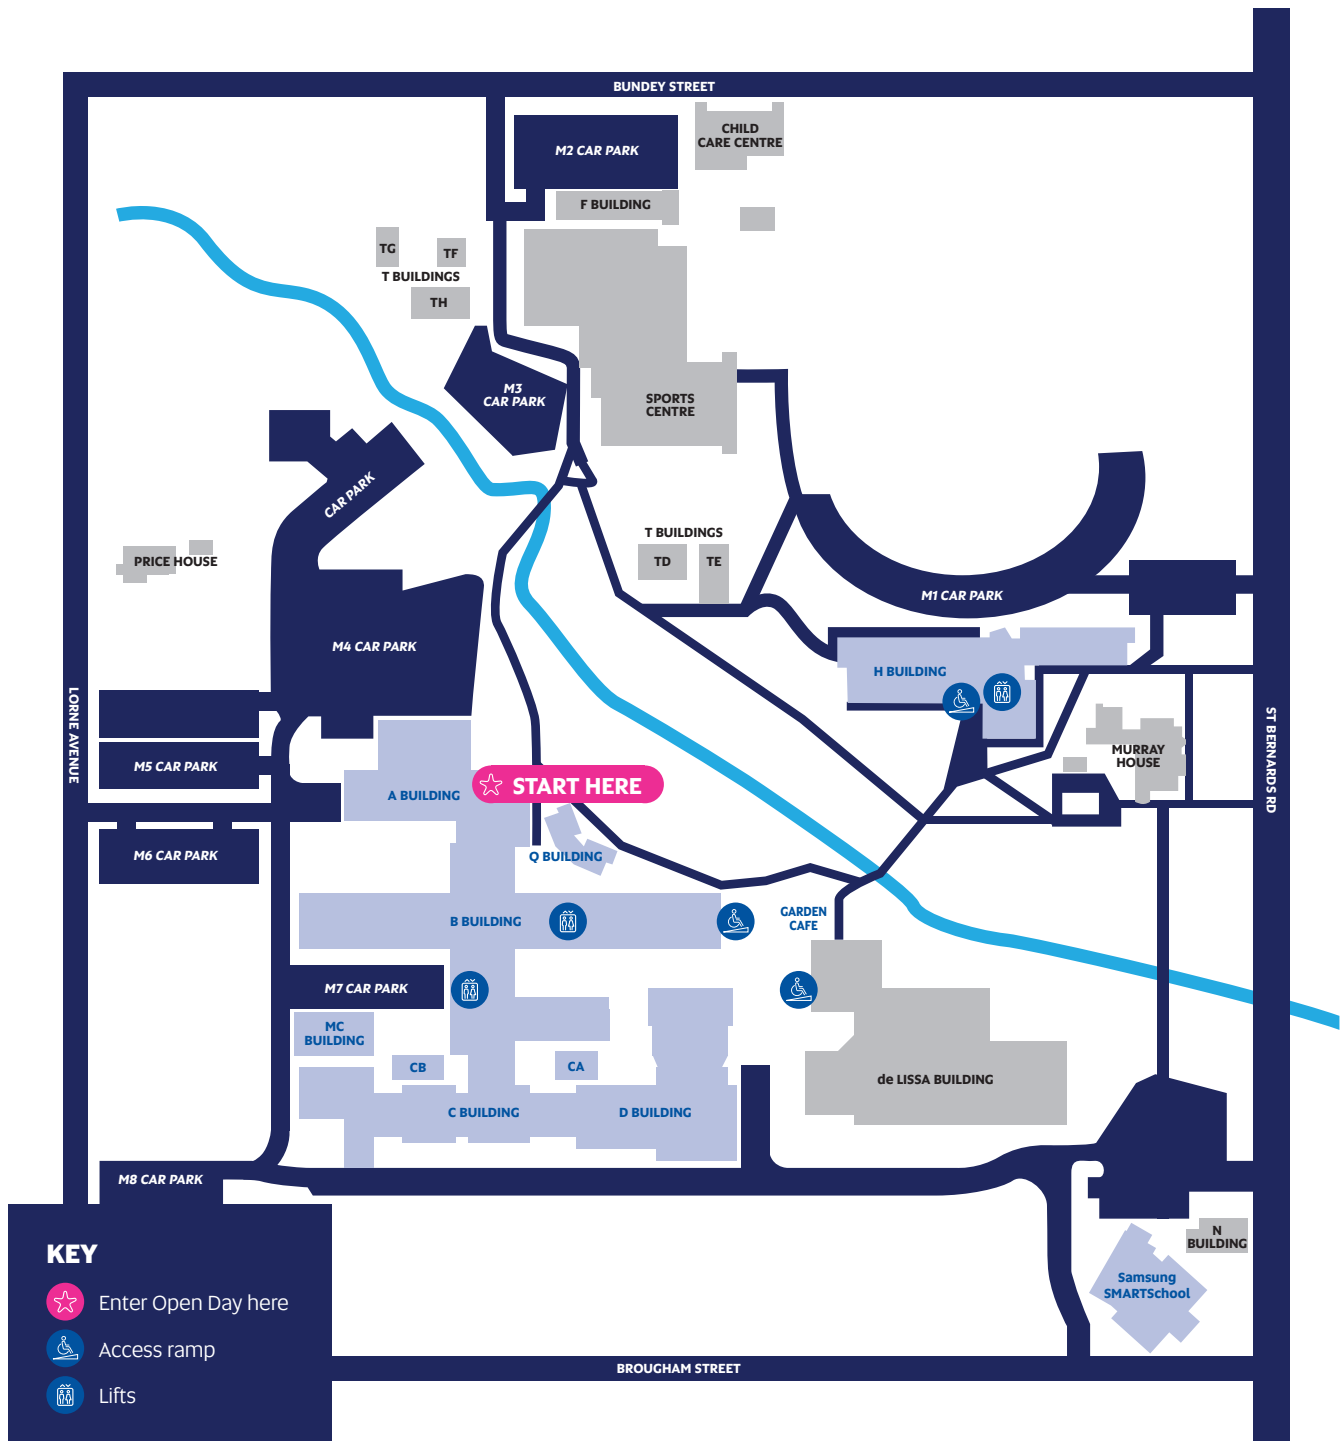

University of
South Australia

OPEN DAY

UNLEASH YOUR FUTURE

MAGILL CAMPUS

KEY

- Enter Open Day here
- Access ramp
- Lifts

[Click here](#) for campus parking and information

unisa.edu.au/openday