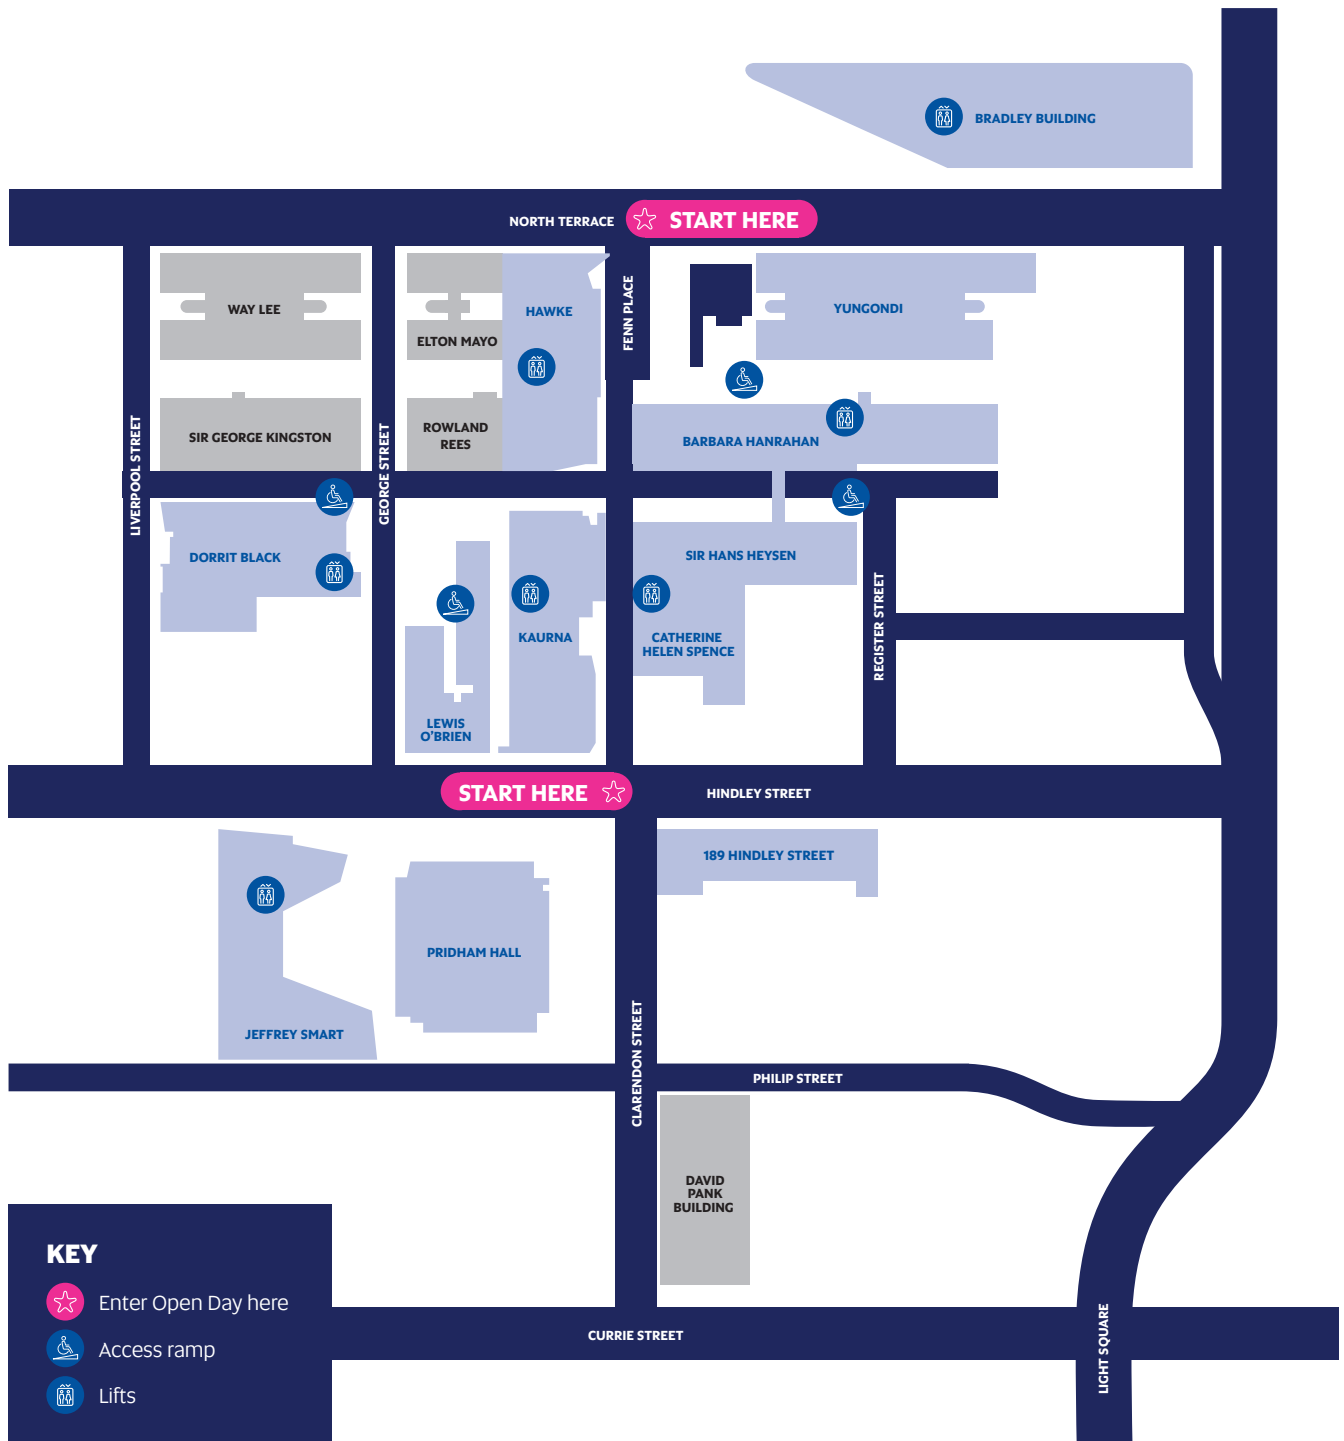

University of
South Australia

OPEN DAY

UNLEASH YOUR FUTURE

CITY WEST CAMPUS

KEY

- Enter Open Day here
- Access ramp
- Lifts

[Click here](#) for campus parking and information

unisa.edu.au/openday