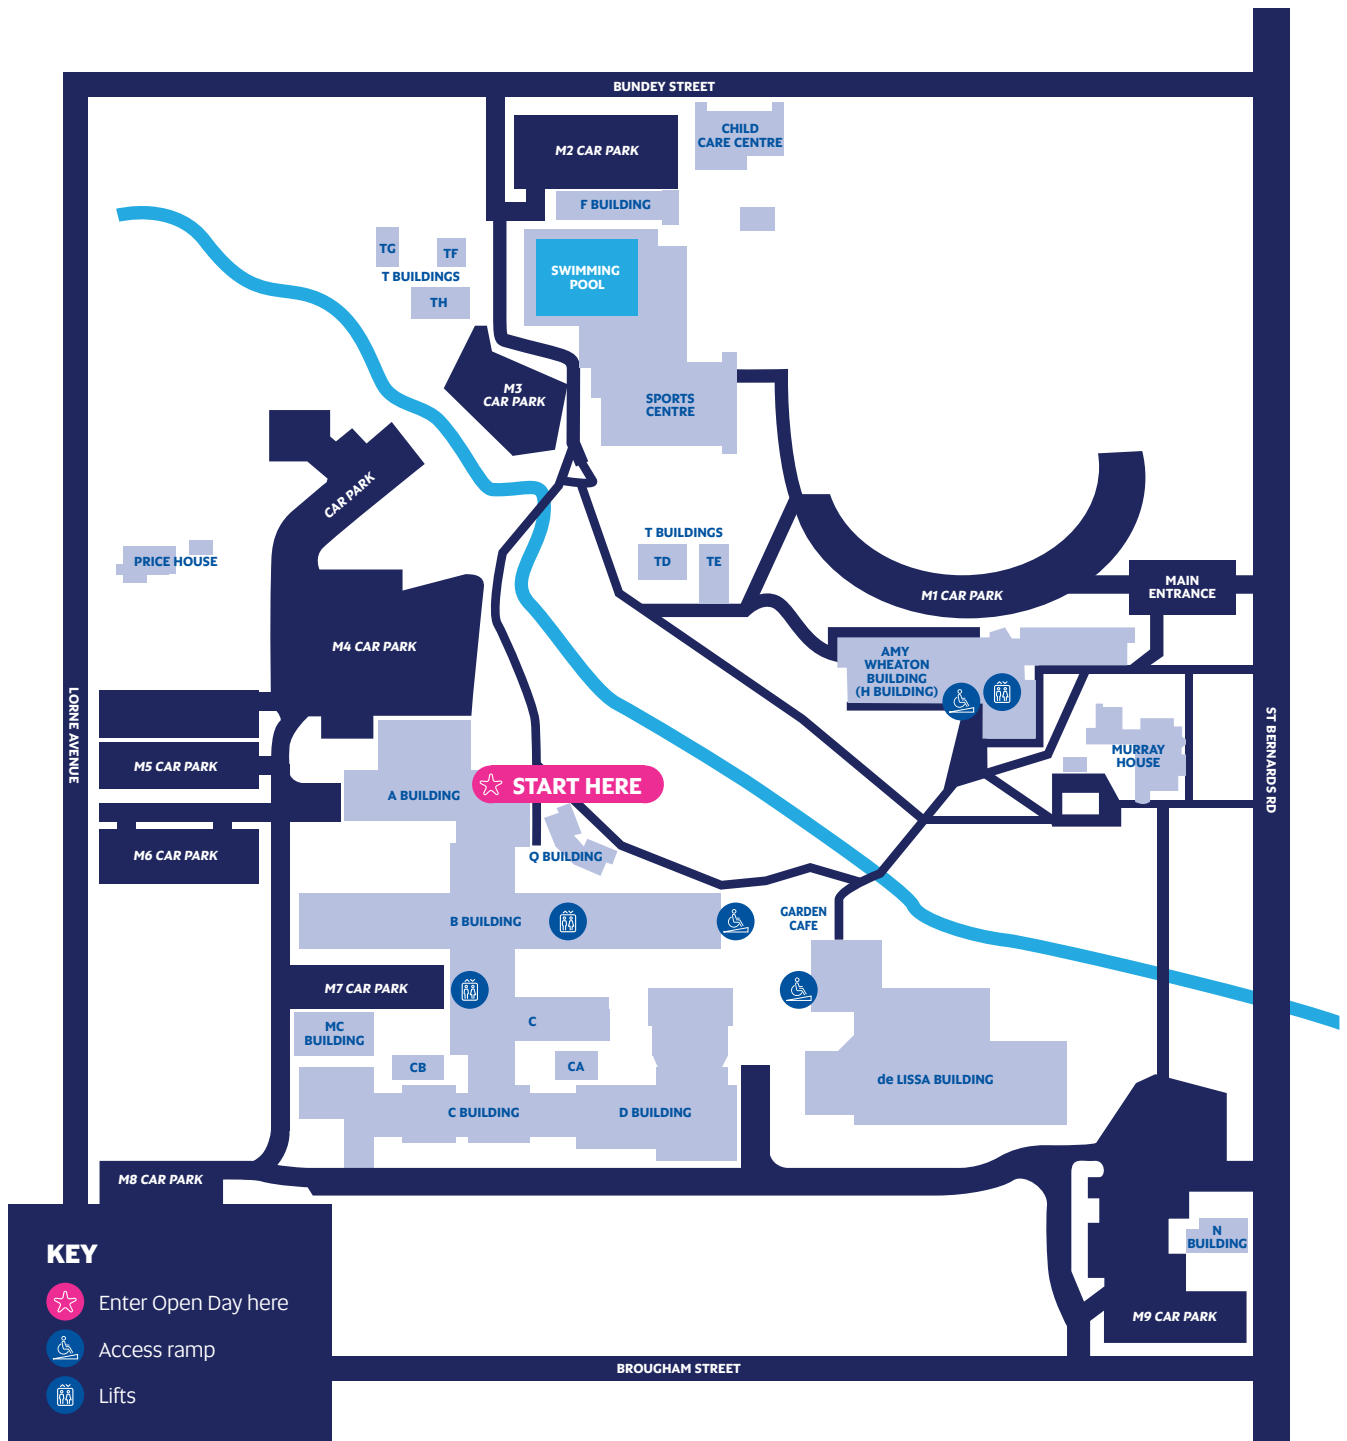

University of
South Australia

OPEN DAY

UNLEASH YOUR FUTURE

MAGILL CAMPUS

KEY

- Enter Open Day here
- Access ramp
- Lifts

Click here for campus parking and information

unisa.edu.au/openday