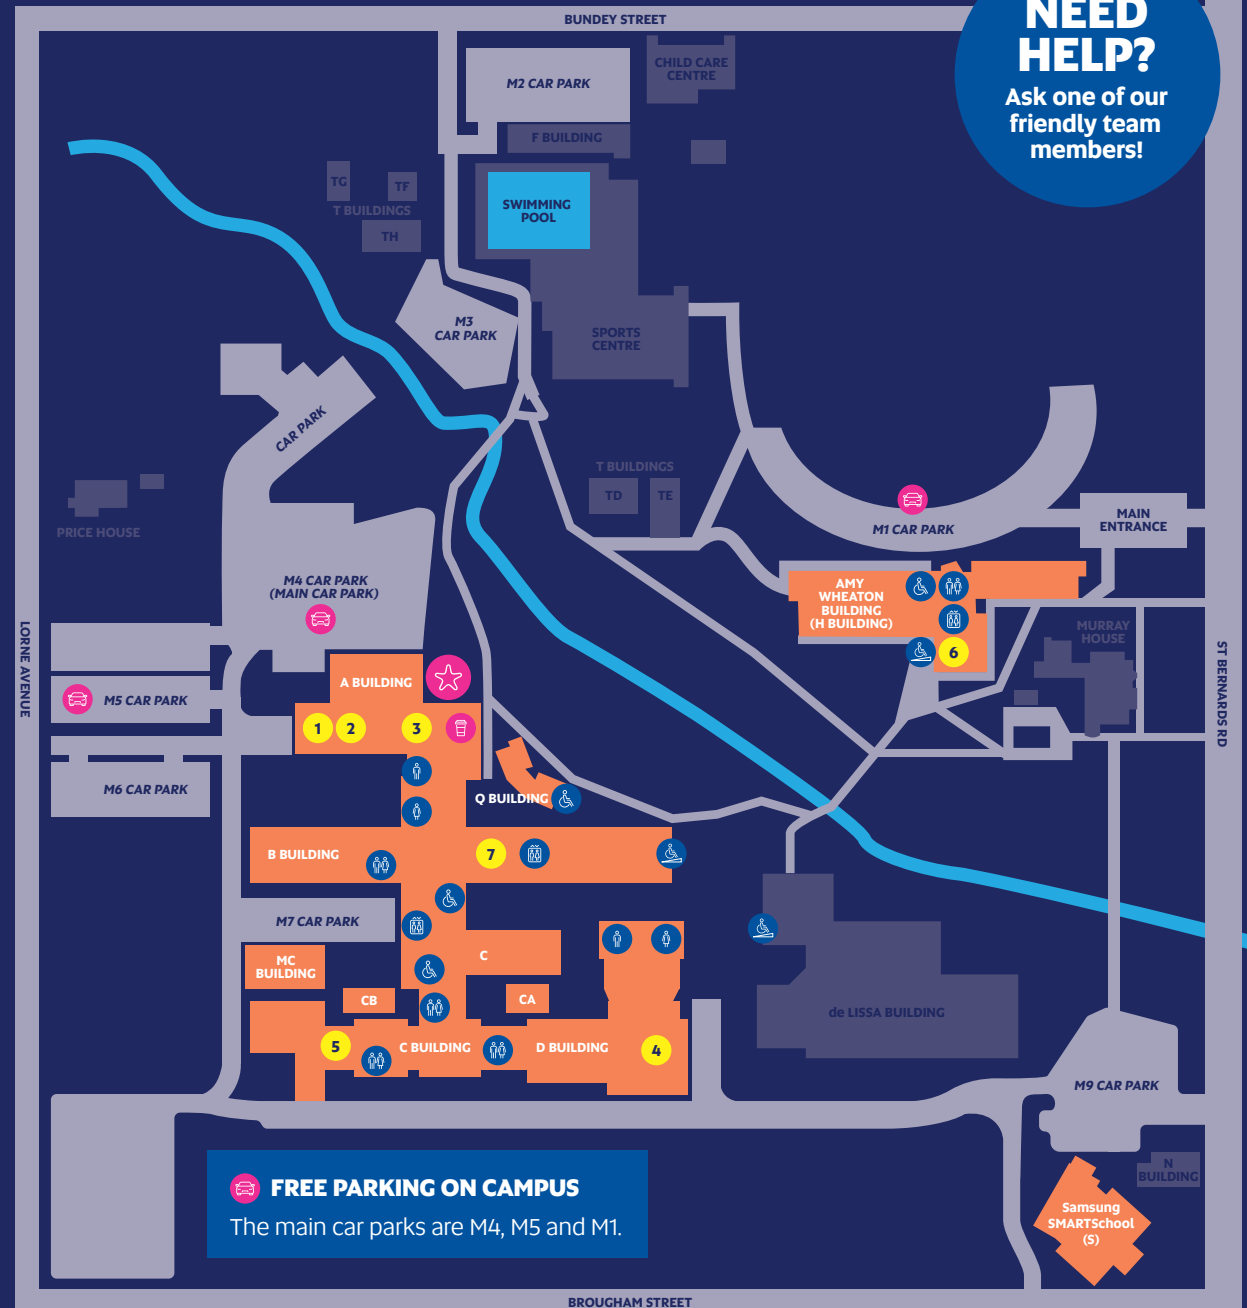

Presentation Room – B1-55

Toilets

Access toilets

Access ramp

Lifts

Free coffee

Car parking

NEED HELP?
Ask one of our friendly team members!

FREE PARKING ON CAMPUS
The main car parks are M4, M5 and M1.

Enjoy a night at the movies

Sit back and relax with some popcorn while watching a series of short films made by our seriously talented students! Stop by the Hartley Playhouse Theatre (D1-09) any time to see our rising stars in action.