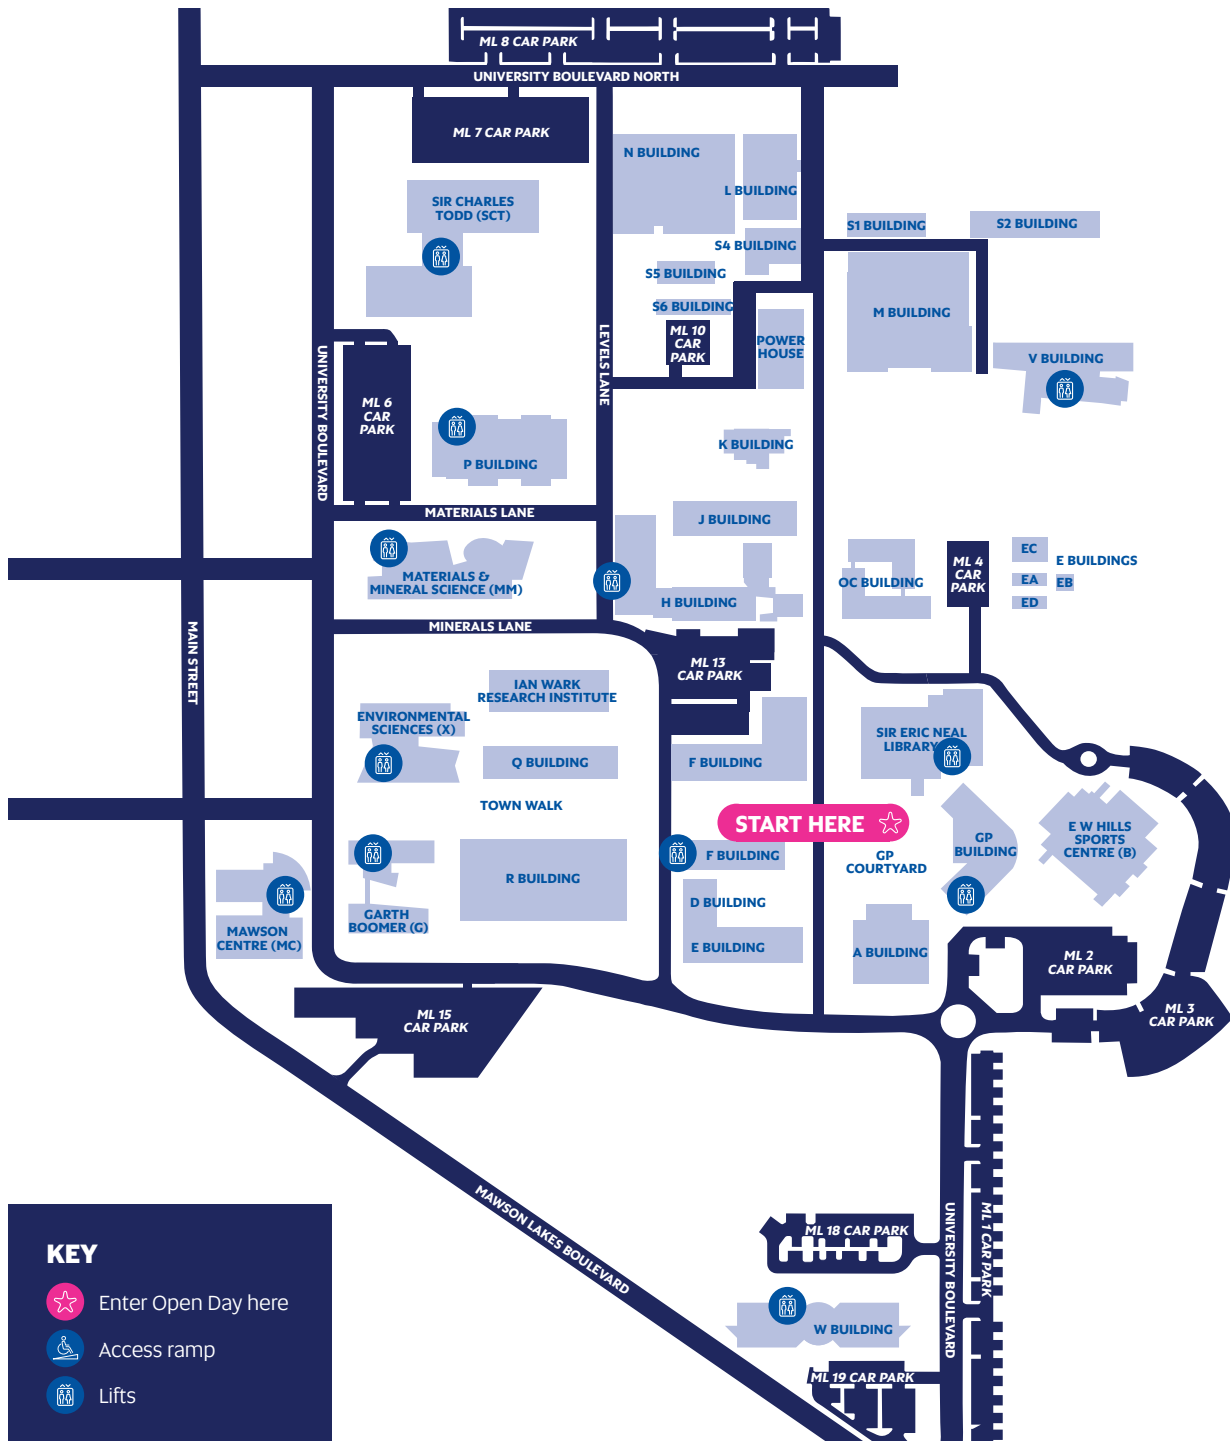

University of
South Australia

OPEN DAY

UNLEASH YOUR FUTURE

MAWSON LAKES CAMPUS

KEY

- Enter Open Day here
- Access ramp
- Lifts

[Click here](#) for campus parking and information

unisa.edu.au/openday