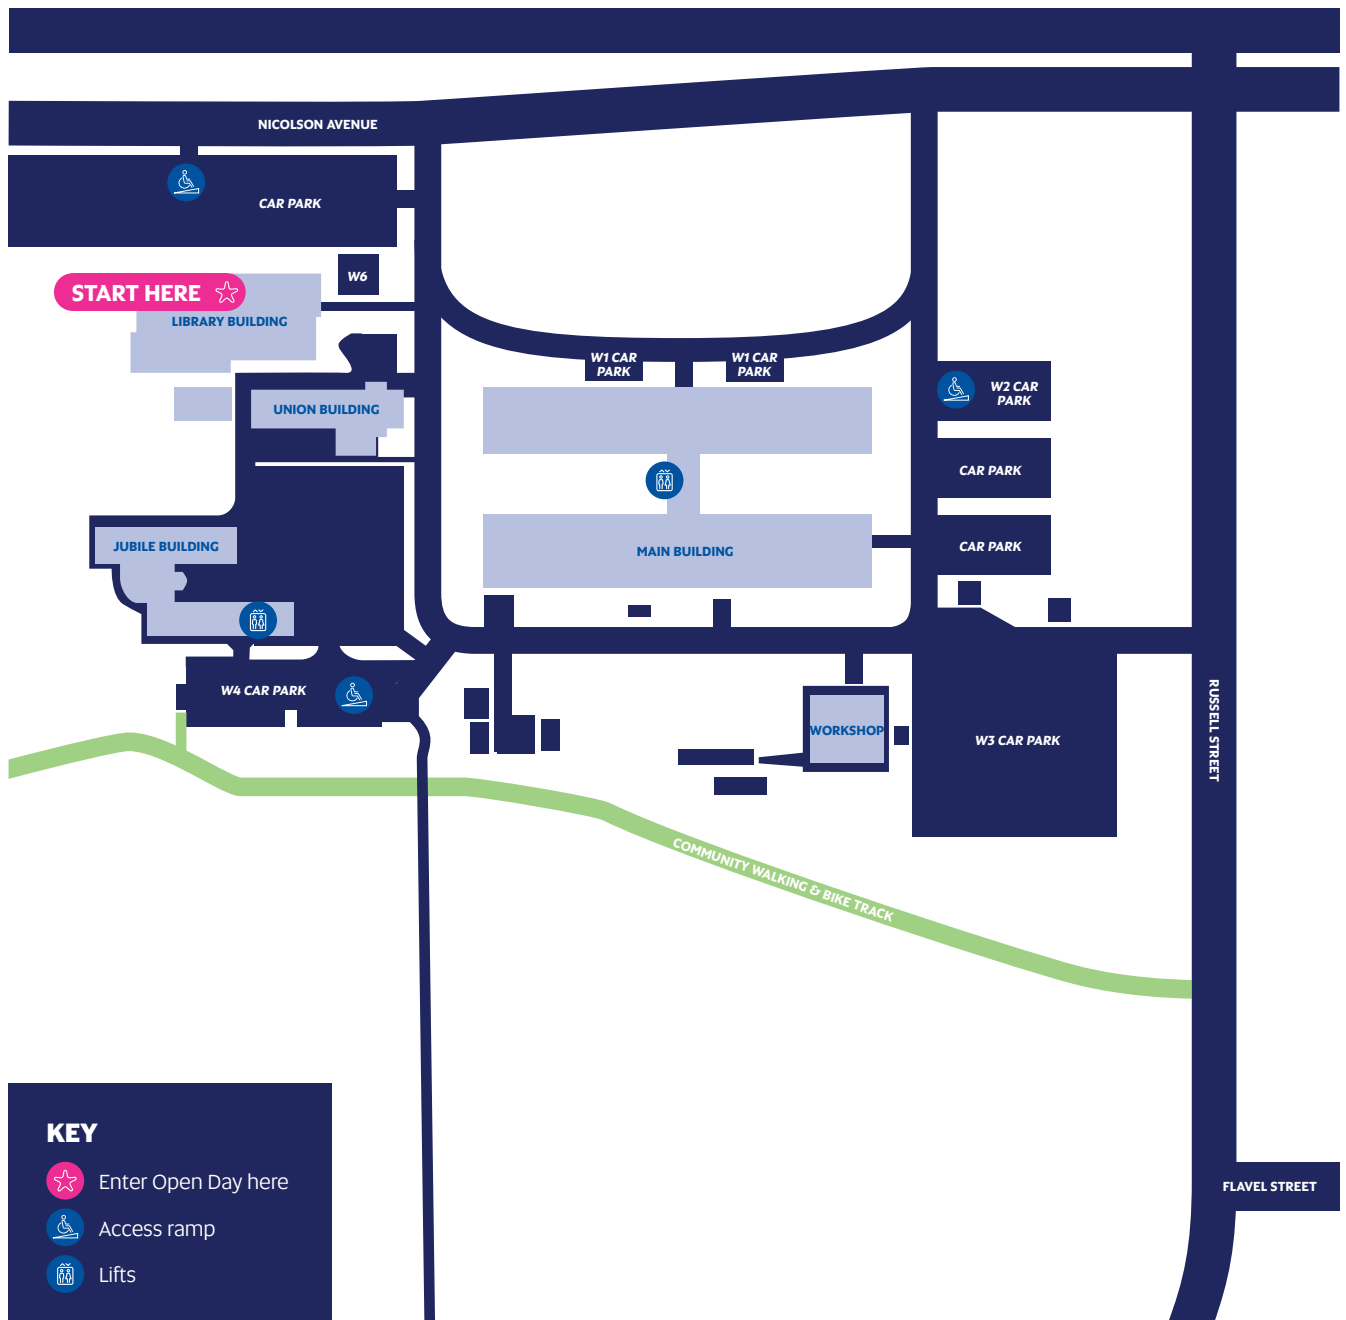

## WHYALLA CAMPUS

### KEY

- Enter Open Day here
- Access ramp
- Lifts

[Click here](#) for campus parking and information

[unisa.edu.au/openday](https://unisa.edu.au/openday)